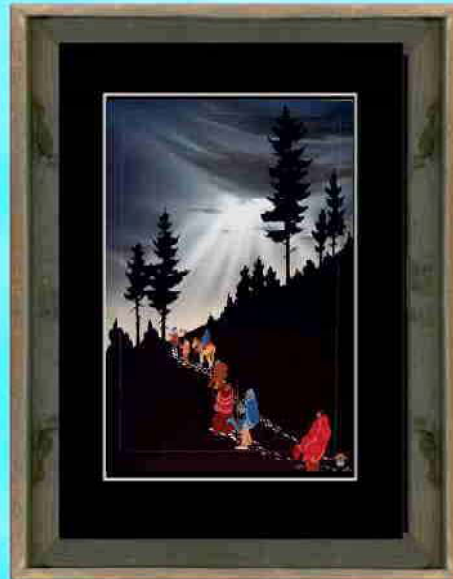

“EXODUS”

**11" x 14" Black or Barn Wood Frame,
with 6" x 9" Print & Black Matt.**

**Price \$ 55.00
Shipping \$ 15.00**

**18" x 24" Black or Barn Wood Frame,
with 12 3/4" x 18 3/4" print & Black Matt.**

**Price \$135.00
Shipping \$ 25.00**

**18" x 24" Black or Barn Wood Frame,
with 12 3/4" x 18 3/4" Print, Double
Matt & Miniature Cultural Item.**

**Price \$155.00
Shipping \$ 25.00**