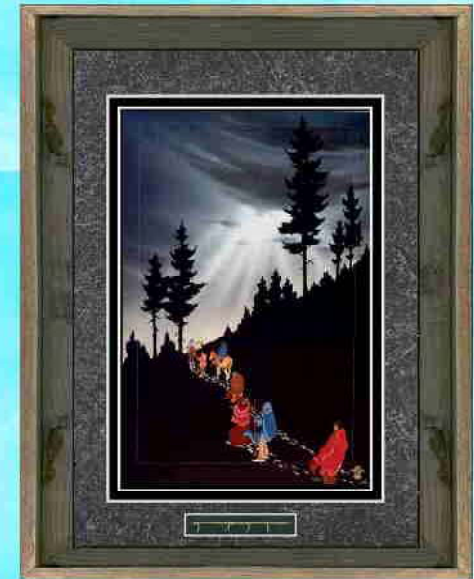

“EXODUS”

**11" x 14" Black or Barn Wood Frame,
with 6" x 9" Print & Black Matt.**

**Price \$ 55.00
Shipping \$ 15.00**

**18" x 24" Black or Barn Wood Frame,
with 12 3/4" x 18 3/4" print & Black Matt.**

**Price \$135.00
Shipping \$ 25.00**

**18" x 24" Black or Barn Wood Frame,
with 12 3/4" x 18 3/4" Print, Double
Matt & Miniature Cultural Item.**

**Price \$155.00
Shipping \$ 25.00**